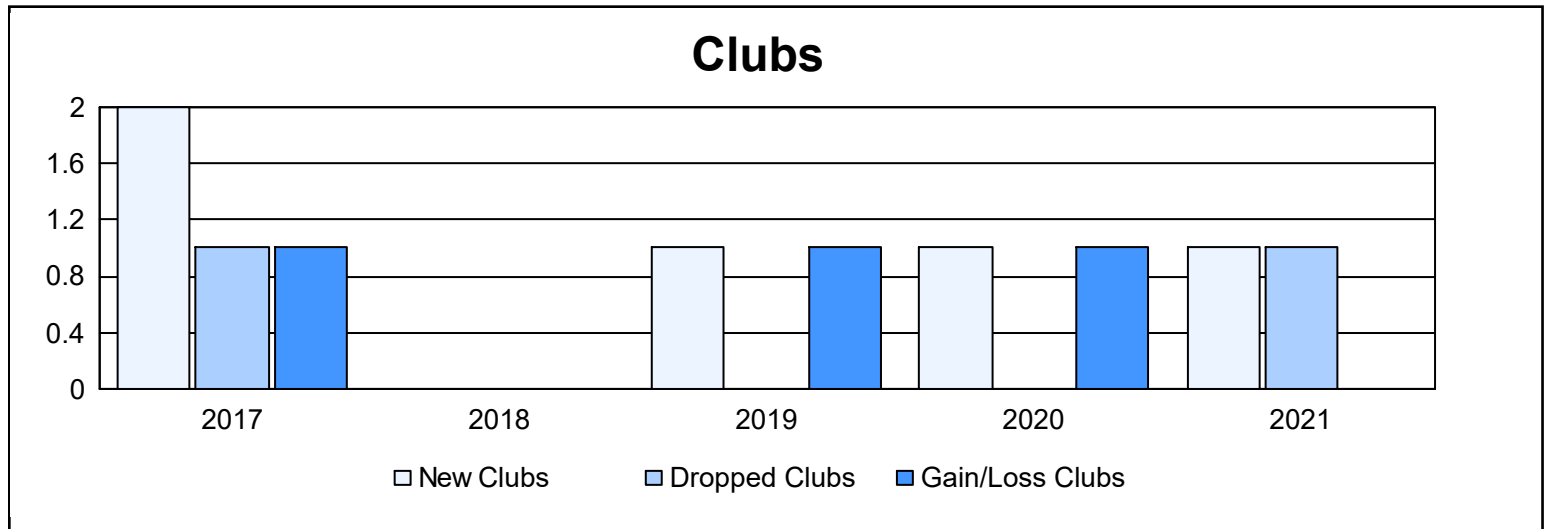

Year	New Clubs	Dropped Clubs	Gain/Loss Clubs	New Members	Charter Members	Reinstate Members	Transfer Members	Total Member Added	Total Members Dropped	Gain/Loss Members
2016-2017	2	1	1	112	53	3	11	179	170	9
2017-2018	0	0	0	116	4	8	7	135	207	-72
2018-2019	1	0	1	174	22	4	1	201	119	82
2019-2020	1	0	1	109	24	6	8	147	206	-59
2020-2021	1	1	0	102	72	25	2	201	207	-6
<b>Average</b>	<b>1</b>	<b>0</b>	<b>1</b>	<b>123</b>	<b>35</b>	<b>9</b>	<b>6</b>	<b>173</b>	<b>182</b>	<b>-9</b>

### Membership Composition June 2021 Cumulative