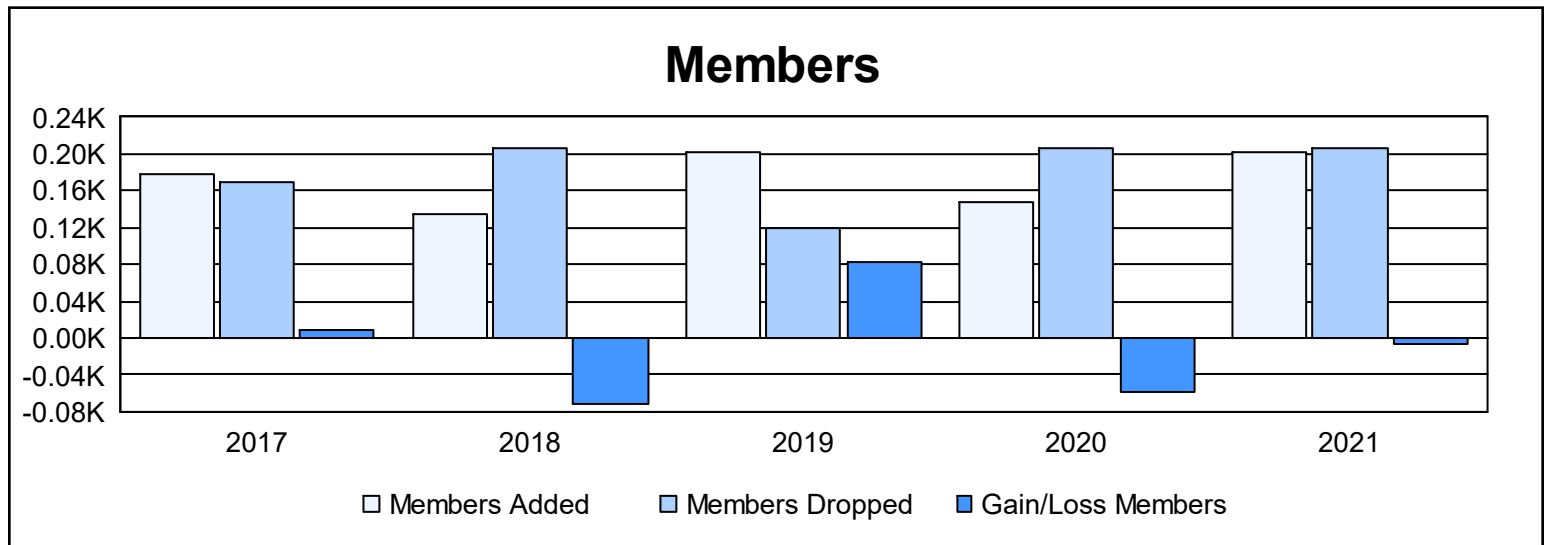

Year	New Clubs	Dropped Clubs	Gain/Loss Clubs	New Members	Charter Members	Reinstate Members	Transfer Members	Total Member Added	Total Members Dropped	Gain/Loss Members
2016-2017	2	1	1	112	53	3	11	179	170	9
2017-2018	0	0	0	116	4	8	7	135	207	-72
2018-2019	1	0	1	174	22	4	1	201	119	82
2019-2020	1	0	1	109	24	6	8	147	206	-59
2020-2021	1	1	0	102	72	25	2	201	207	-6
<b>Average</b>	<b>1</b>	<b>0</b>	<b>1</b>	<b>123</b>	<b>35</b>	<b>9</b>	<b>6</b>	<b>173</b>	<b>182</b>	<b>-9</b>

### Membership Composition June 2021 Cumulative