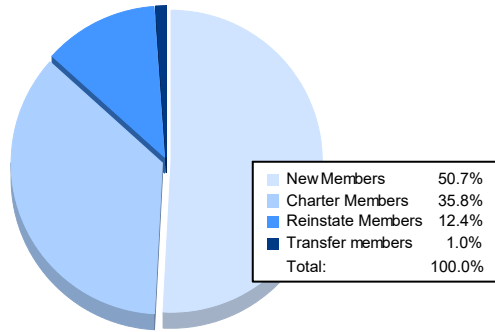

Year	New Clubs	Dropped Clubs	Gain/Loss Clubs	New Members	Charter Members	Reinstate Members	Transfer Members	Total Member Added	Total Members Dropped	Gain/Loss Members
2016-2017	2	1	1	112	53	3	11	179	170	9
2017-2018	0	0	0	116	4	8	7	135	207	-72
2018-2019	1	0	1	174	22	4	1	201	119	82
2019-2020	1	0	1	109	24	6	8	147	206	-59
2020-2021	1	1	0	102	72	25	2	201	207	-6
<b>Average</b>	<b>1</b>	<b>0</b>	<b>1</b>	<b>123</b>	<b>35</b>	<b>9</b>	<b>6</b>	<b>173</b>	<b>182</b>	<b>-9</b>

### Membership Composition June 2021 Cumulative

### Gender Composition June 2021 Cumulative